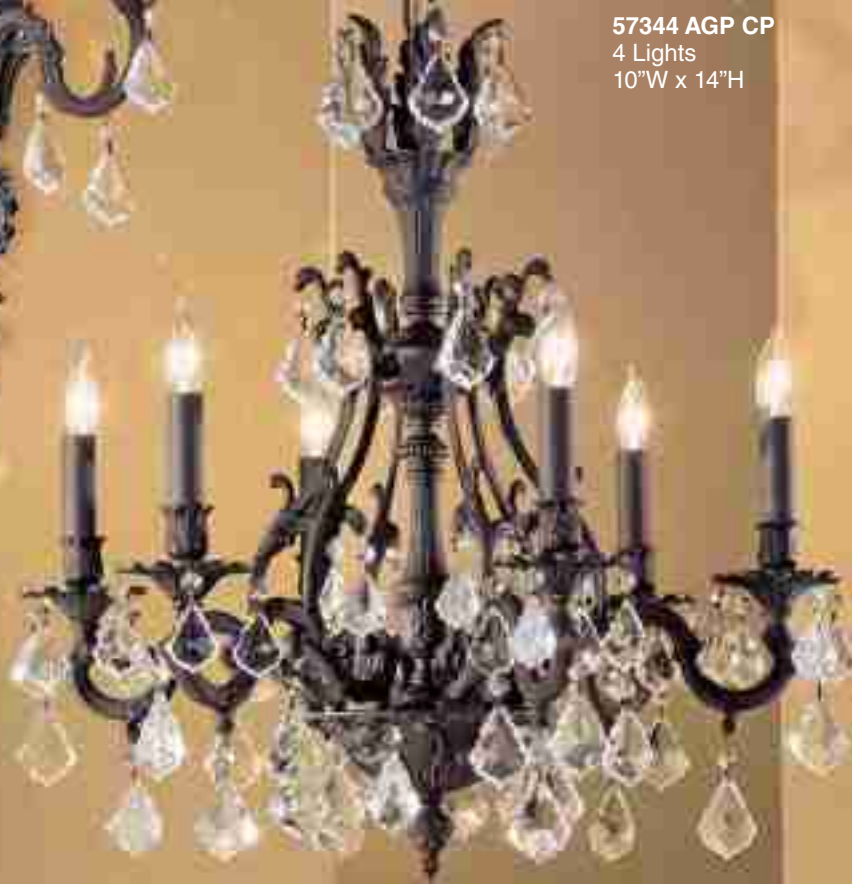

# MAJESTIC

**57341 AGB CP**  
1 Light  
7" W x 29"H x 11"D  
Shades: **S 573/5 BG**

**57344 AGP CP**  
4 Lights  
10"W x 14"H

Solid brass castings from Spain and Italy, Spanish craftsmen doing what they do best, top quality popular finishes – the perfect formula for a majestic line of old world family of chandeliers. Add the best, yet affordable, Crystalique™ Plus lead crystal French Pendants and the result is two exquisite collections of chandeliers – the Majestic and Chateau.