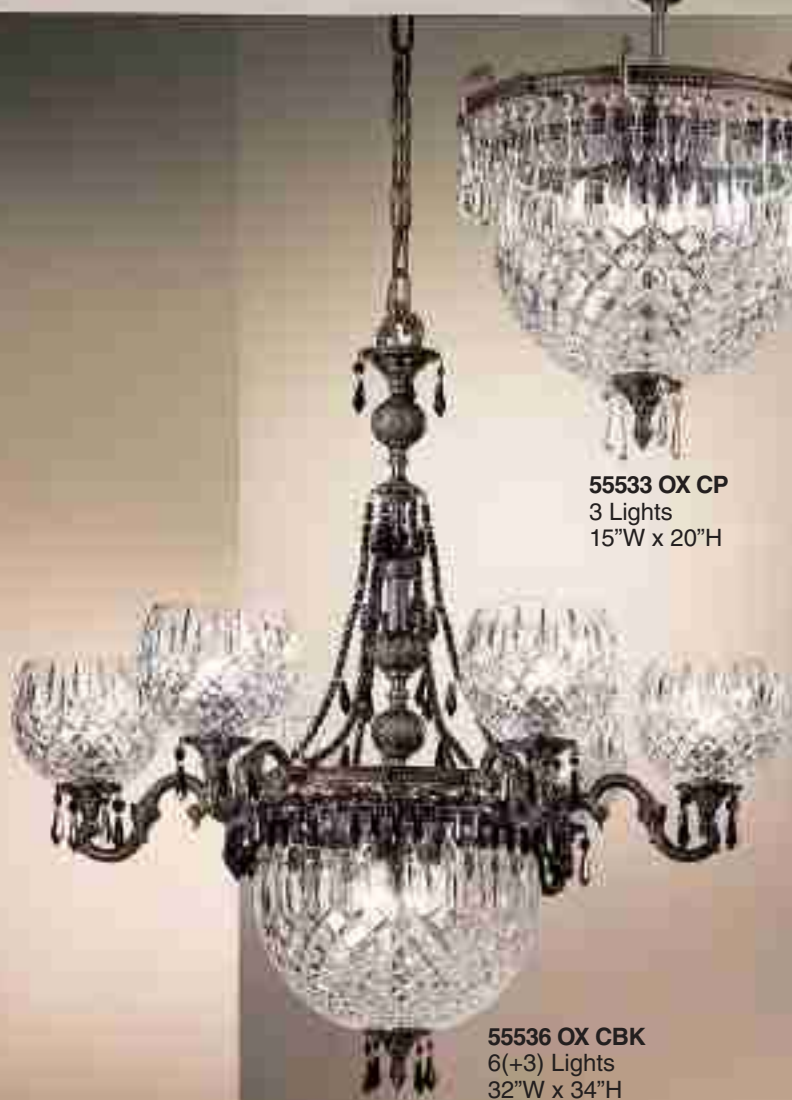

55536 OX CBK
6(+3) Lights
32"W x 34"H
Shown with
Crystalique Black crystal