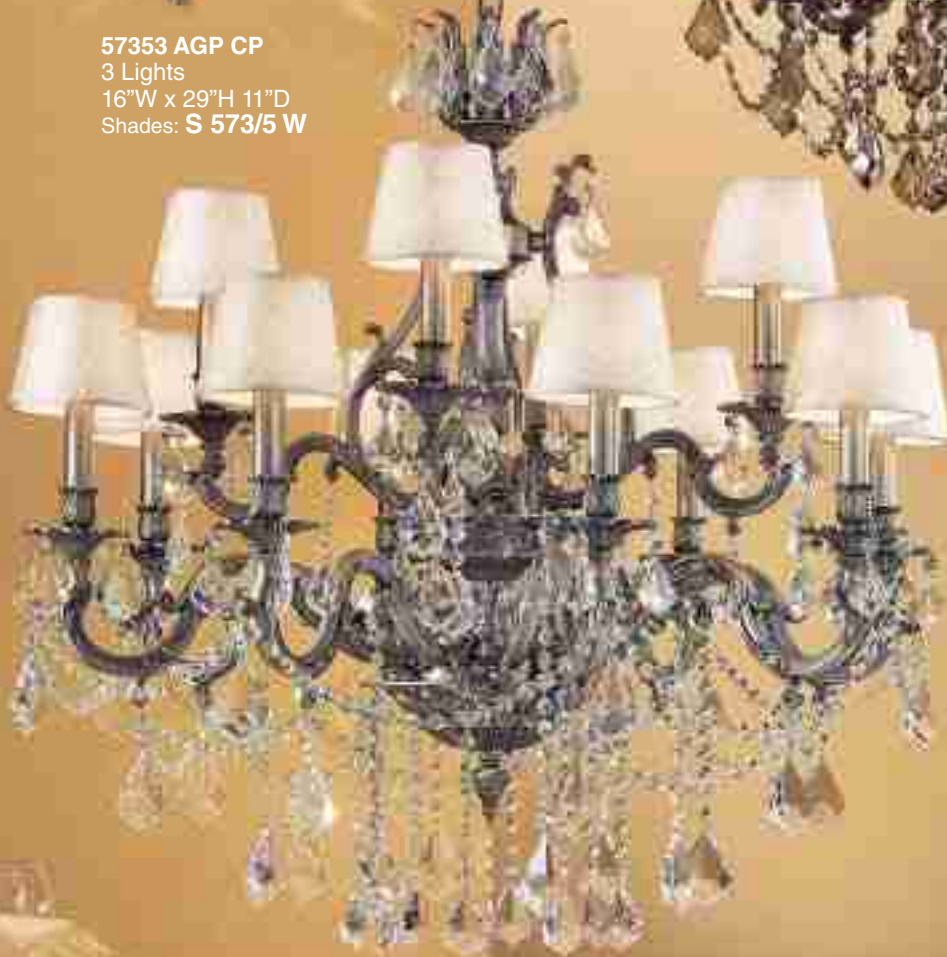

57359 AGP CP
8+4 Lights
34"W x 37"H
Shades: **S 573/5 W**

Always specify finish, crystal choice and shade option when ordering.
See pages 4 and 5 for options.