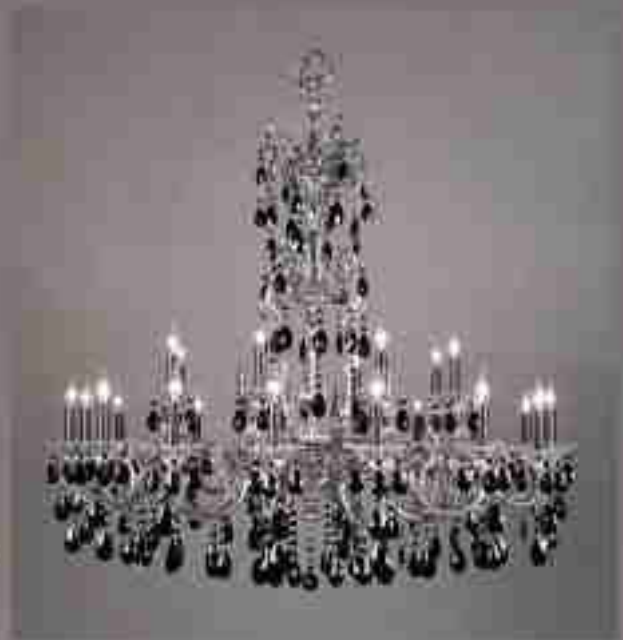

VIA LOMBARDI

Large entryways are not a problem for the Via Lombardi series with sizes up to 46" wide by 55" high. Larger custom sizes can be made to order given sufficient leadtime.

Suffix finish codes when ordering:

CHP Champagne Pearl
EP Ebony Pearl
G 24k Gold
MS Millennium Silver
RB Roman Bronze
SS Silverstone

Suffix crystal codes when ordering:

CP Crystalique™ Plus
CBK Crystalique™ Black
CGT Crystalique™ Golden Teak
S Swarovski Strass®
SC Swarovski Spectra® Crystal
SGT Swarovski® Golden Teak
SJT Strass Jet Black

57065 MS CBK

16+8 Lights
46"W x 51"H